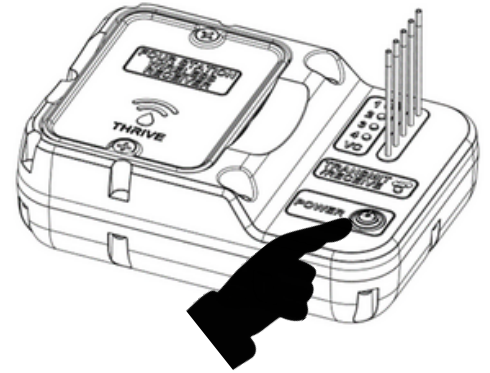

### Locate Valve Box

- Lift and rotate the lid so the receiver is parallel to the ground plane

2

### Press Power Button

- Press power button to turn the receiver OFF

### Locate Transmitter

- Locate the transmitter located near your controller. Open the door

2