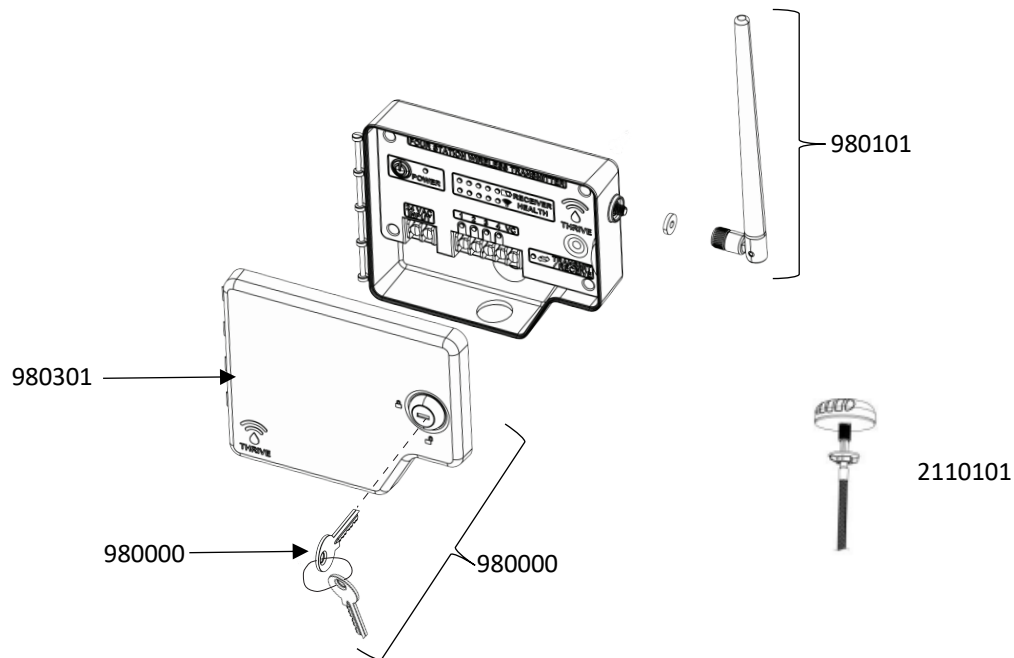

Transmitter™ Parts Breakout Diagram

No.	Part No.	Description
1	980101	Antenna subassembly
2	980301	Outer Door (does not include key lock subassembly)
3	980000	Key lock subassembly
4	980000	Replacement keys (2)
5	2110101	Optional pancake antenna for metal enclosure applications